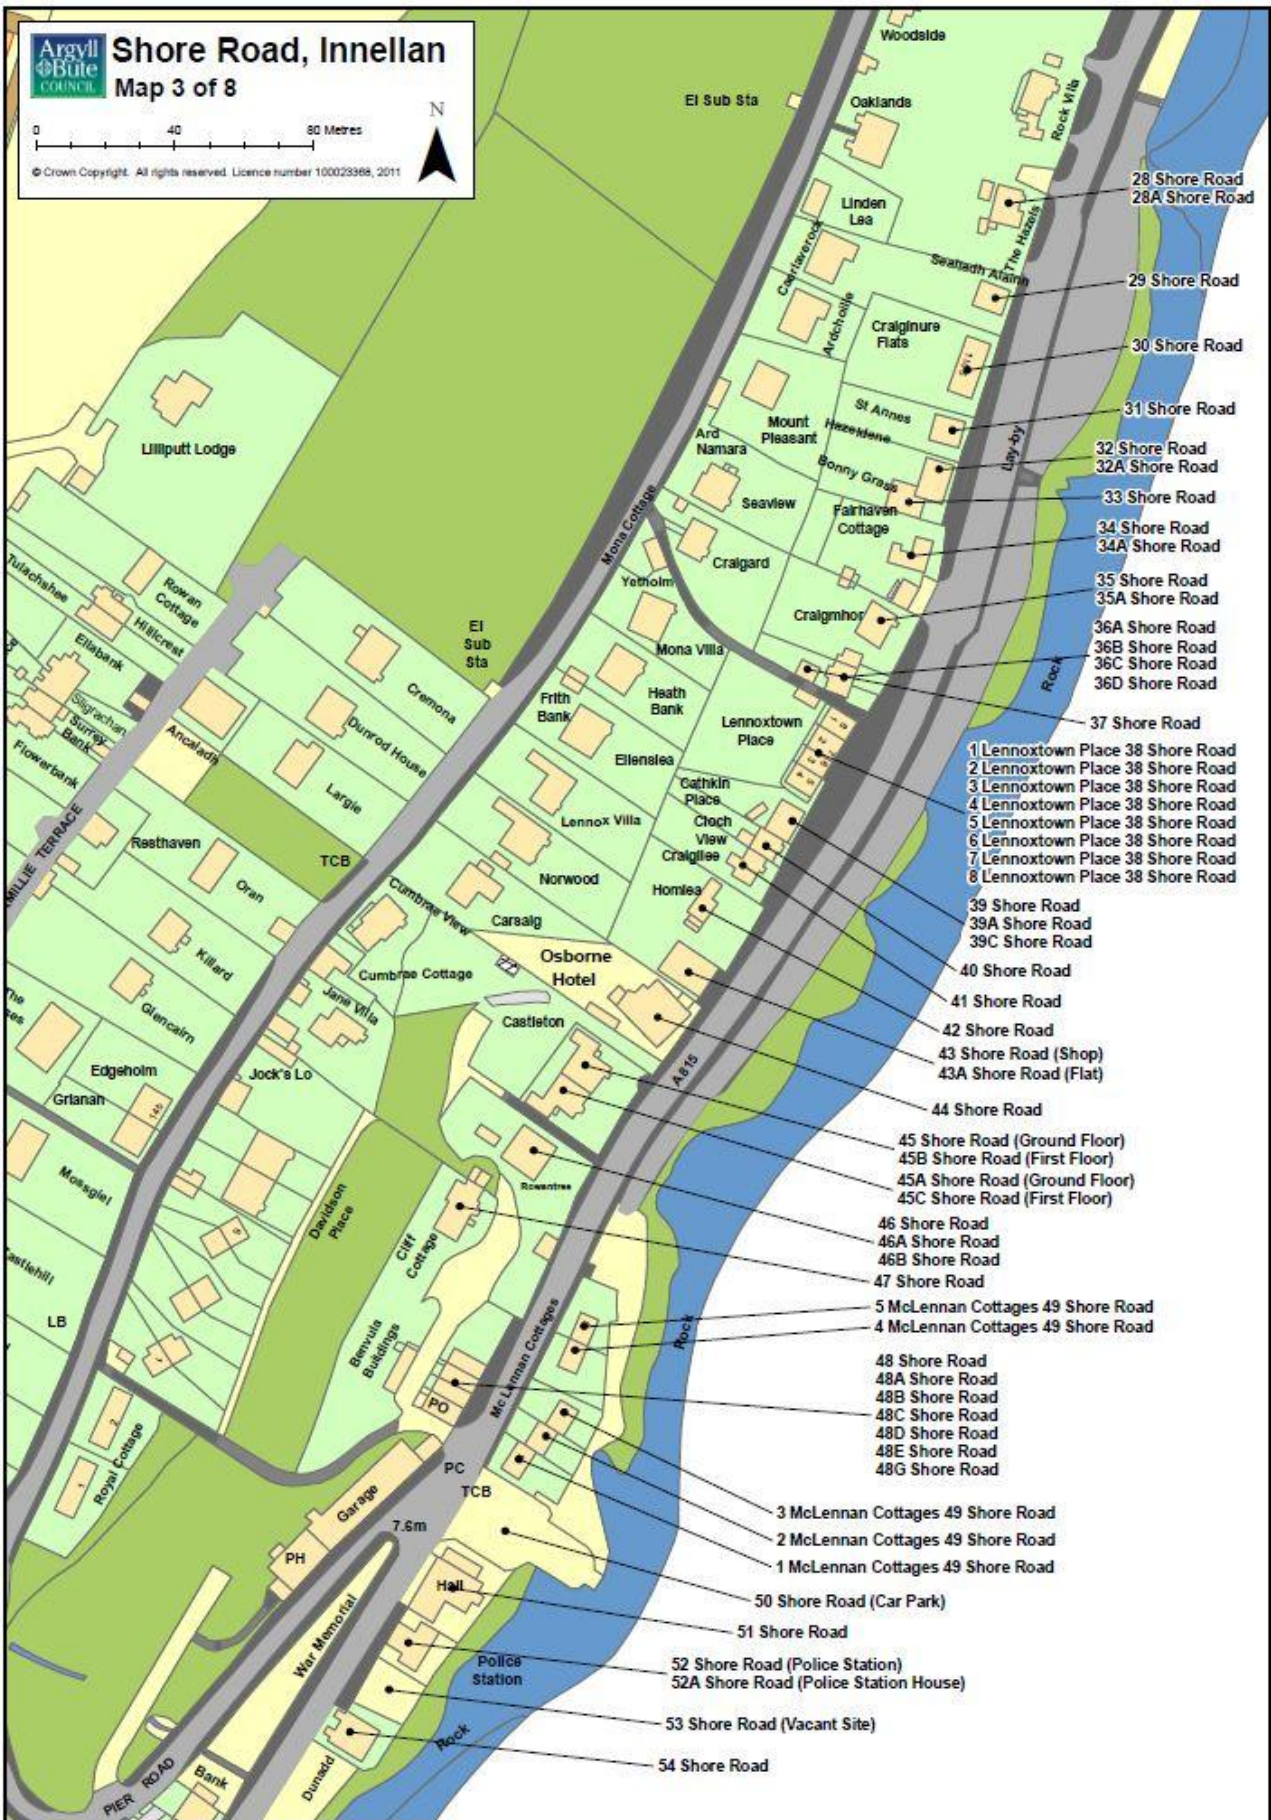

0 40 80 Metres

© Crown Copyright. All rights reserved. Licence number 100023968, 2011

- 28 Shore Road
28A Shore Road
- 29 Shore Road
- 30 Shore Road
- 31 Shore Road
- 32 Shore Road
32A Shore Road
- 33 Shore Road
- 34 Shore Road
34A Shore Road
- 35 Shore Road
35A Shore Road
- 36A Shore Road
36B Shore Road
36C Shore Road
36D Shore Road
- 37 Shore Road
- 1 Lennoxtown Place 38 Shore Road
- 2 Lennoxtown Place 38 Shore Road
- 3 Lennoxtown Place 38 Shore Road
- 4 Lennoxtown Place 38 Shore Road
- 5 Lennoxtown Place 38 Shore Road
- 6 Lennoxtown Place 38 Shore Road
- 7 Lennoxtown Place 38 Shore Road
- 8 Lennoxtown Place 38 Shore Road
- 39 Shore Road
39A Shore Road
39C Shore Road
- 40 Shore Road
- 41 Shore Road
- 42 Shore Road
- 43 Shore Road (Shop)
43A Shore Road (Flat)
- 44 Shore Road
- 45 Shore Road (Ground Floor)
45B Shore Road (First Floor)
45A Shore Road (Ground Floor)
45C Shore Road (First Floor)
- 46 Shore Road
46A Shore Road
46B Shore Road
- 47 Shore Road
- 5 McLennan Cottages 49 Shore Road
4 McLennan Cottages 49 Shore Road
- 48 Shore Road
48A Shore Road
48B Shore Road
48C Shore Road
48D Shore Road
48E Shore Road
48G Shore Road
- 3 McLennan Cottages 49 Shore Road
- 2 McLennan Cottages 49 Shore Road
- 1 McLennan Cottages 49 Shore Road
- 50 Shore Road (Car Park)
- 51 Shore Road
- 52 Shore Road (Police Station)
52A Shore Road (Police Station House)
- 53 Shore Road (Vacant Site)
- 54 Shore Road