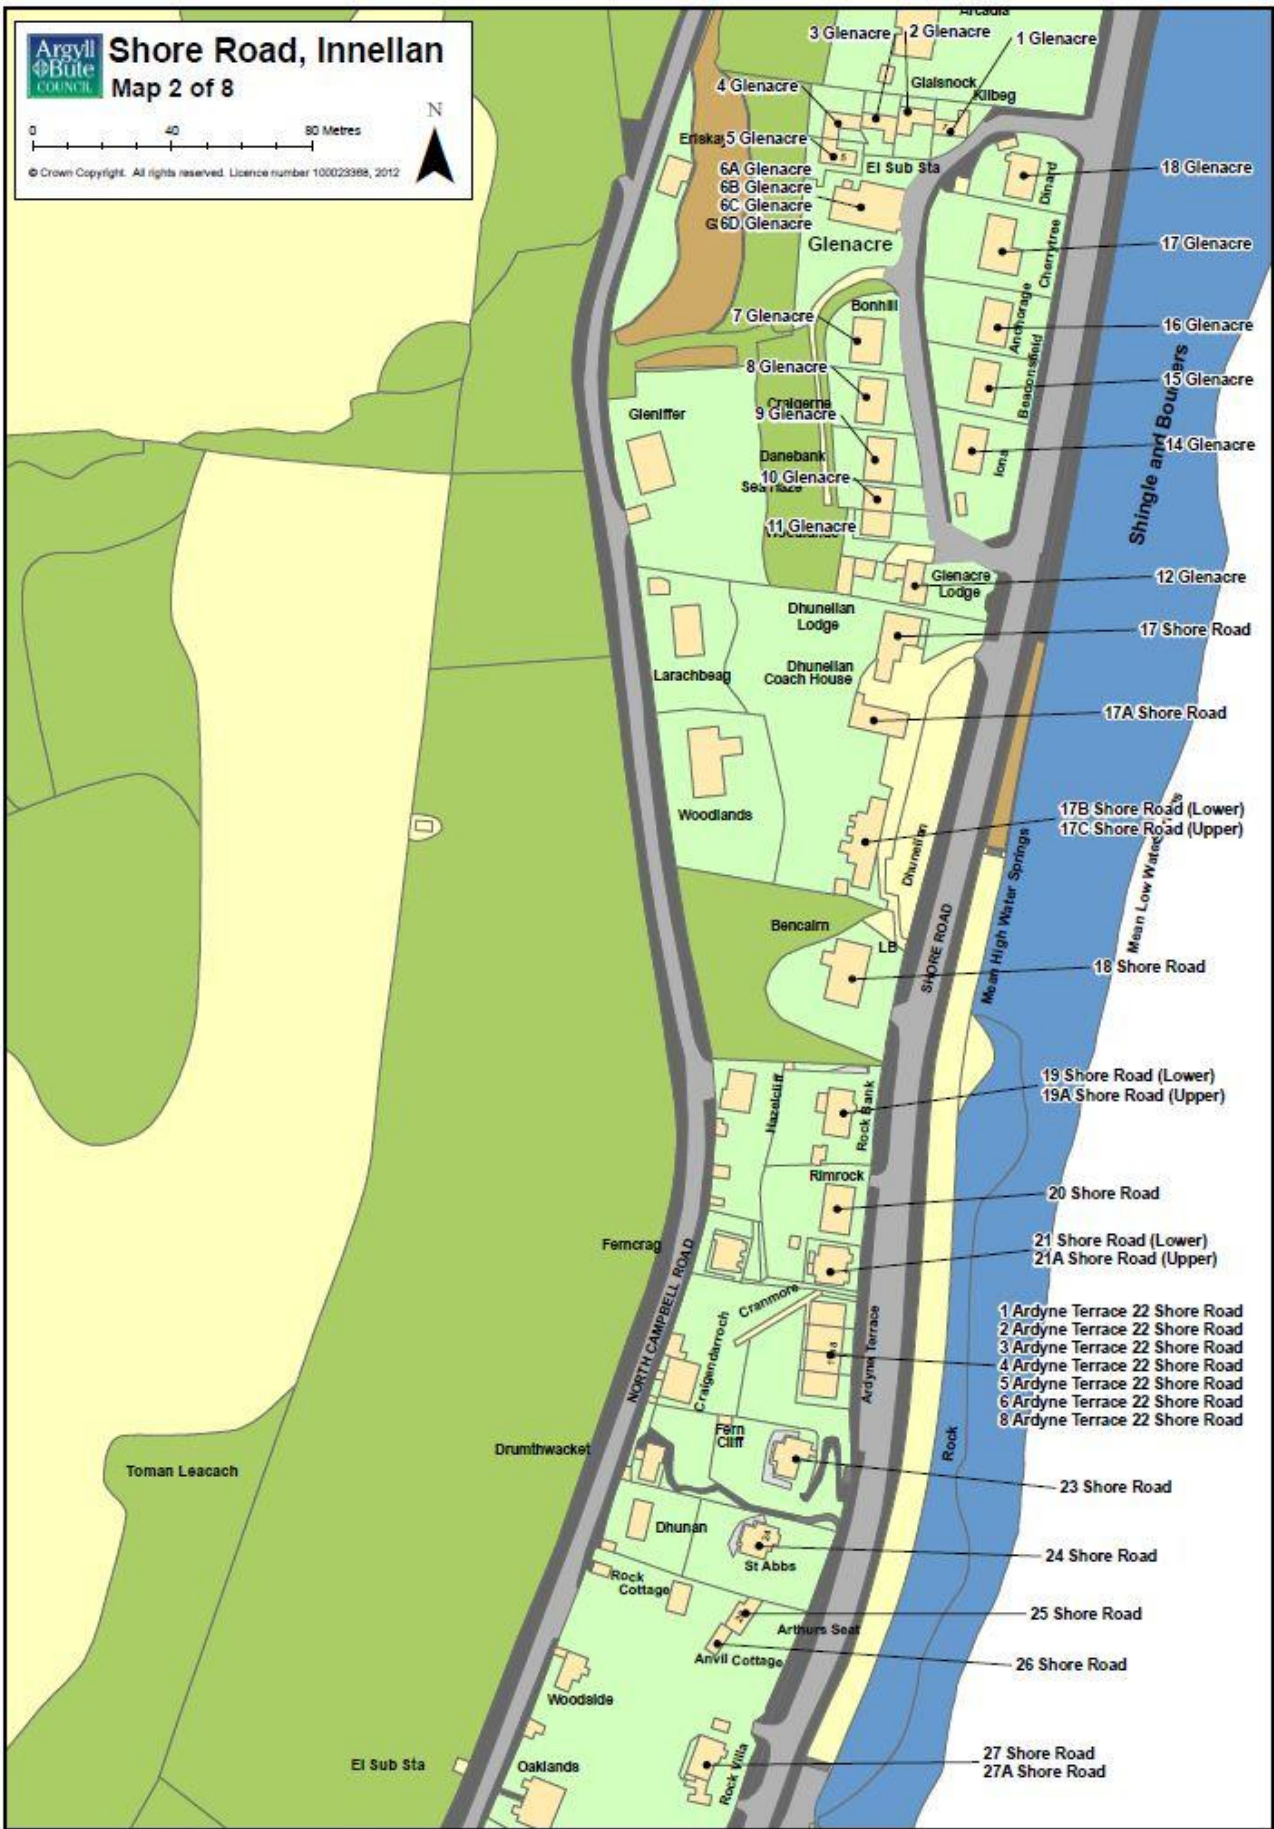

Argyll & Bute COUNCIL

Shore Road, Innellan

Map 2 of 8

0 40 80 Metres

© Crown Copyright. All rights reserved. Licence number 100023989, 2012